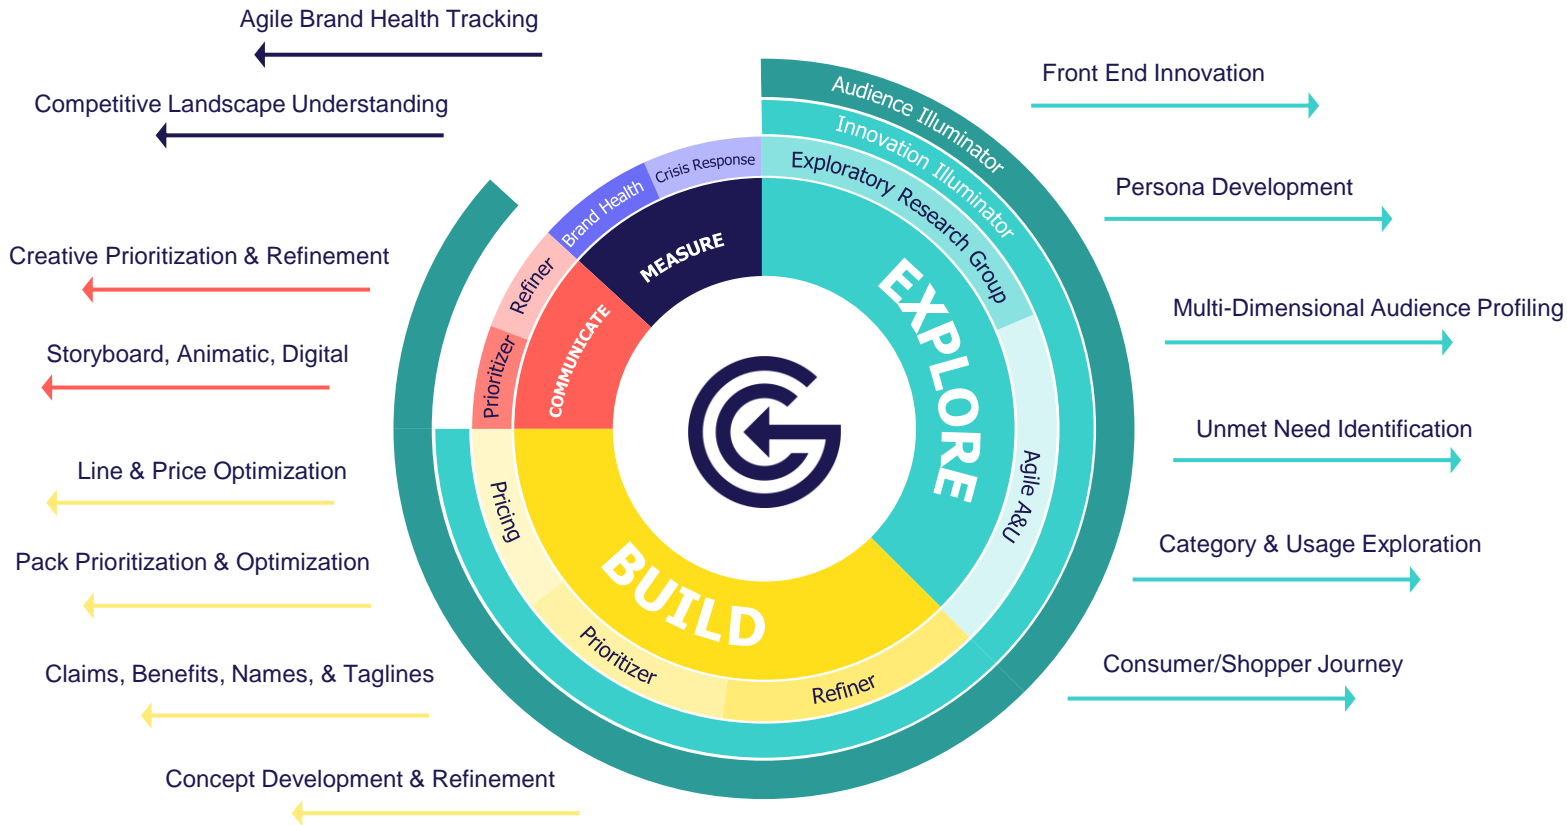

A multidimensional way of deeply and systematically understanding the human experience.

Continually Pioneering Evolution In Empathy-Driven Research and Insights

We create opportunities where others force compromise

GutCheck, the Agile Human Experience Intelligence™ company, leverages innovative technologies and human expertise to bring our clients closer to people's authentic experiences so they can innovate and communicate with more confidence and empathy.

Connecting the world's most innovative brands to their consumers through deeper levels of human understanding

Unlock bold new possibilities with GutCheck.
If you're interested in digging deeper, we'd love to talk