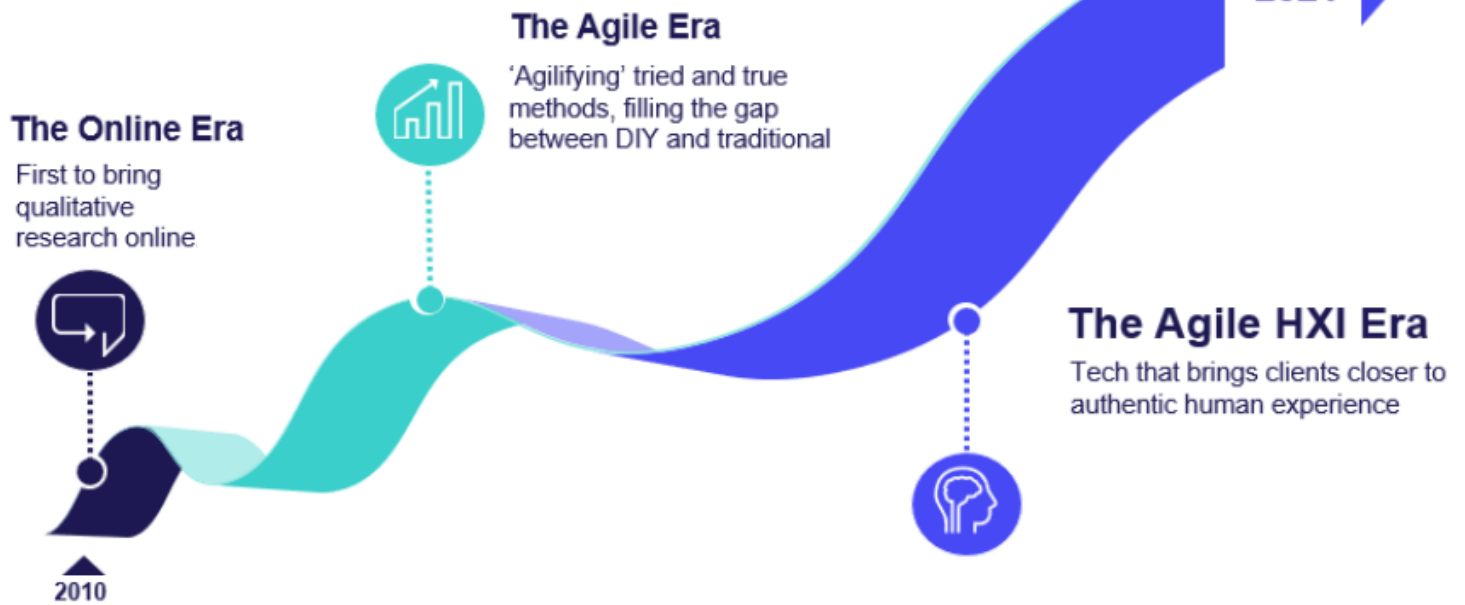

A multidimensional way of deeply and systematically understanding the human experience.

Continually Pioneering Evolution In Empathy-Driven Research and Insights

We create opportunities where others force compromise

GutCheck, the Agile Human Experience Intelligence™ company, leverages innovative technologies and human expertise to bring our clients closer to people's authentic experiences so they can innovate and communicate with more confidence and empathy.

Connecting the world's most innovative brands to their consumers through deeper levels of human understanding

Unlock bold new possibilities with GutCheck.
If you're interested in digging deeper, we'd love to talk